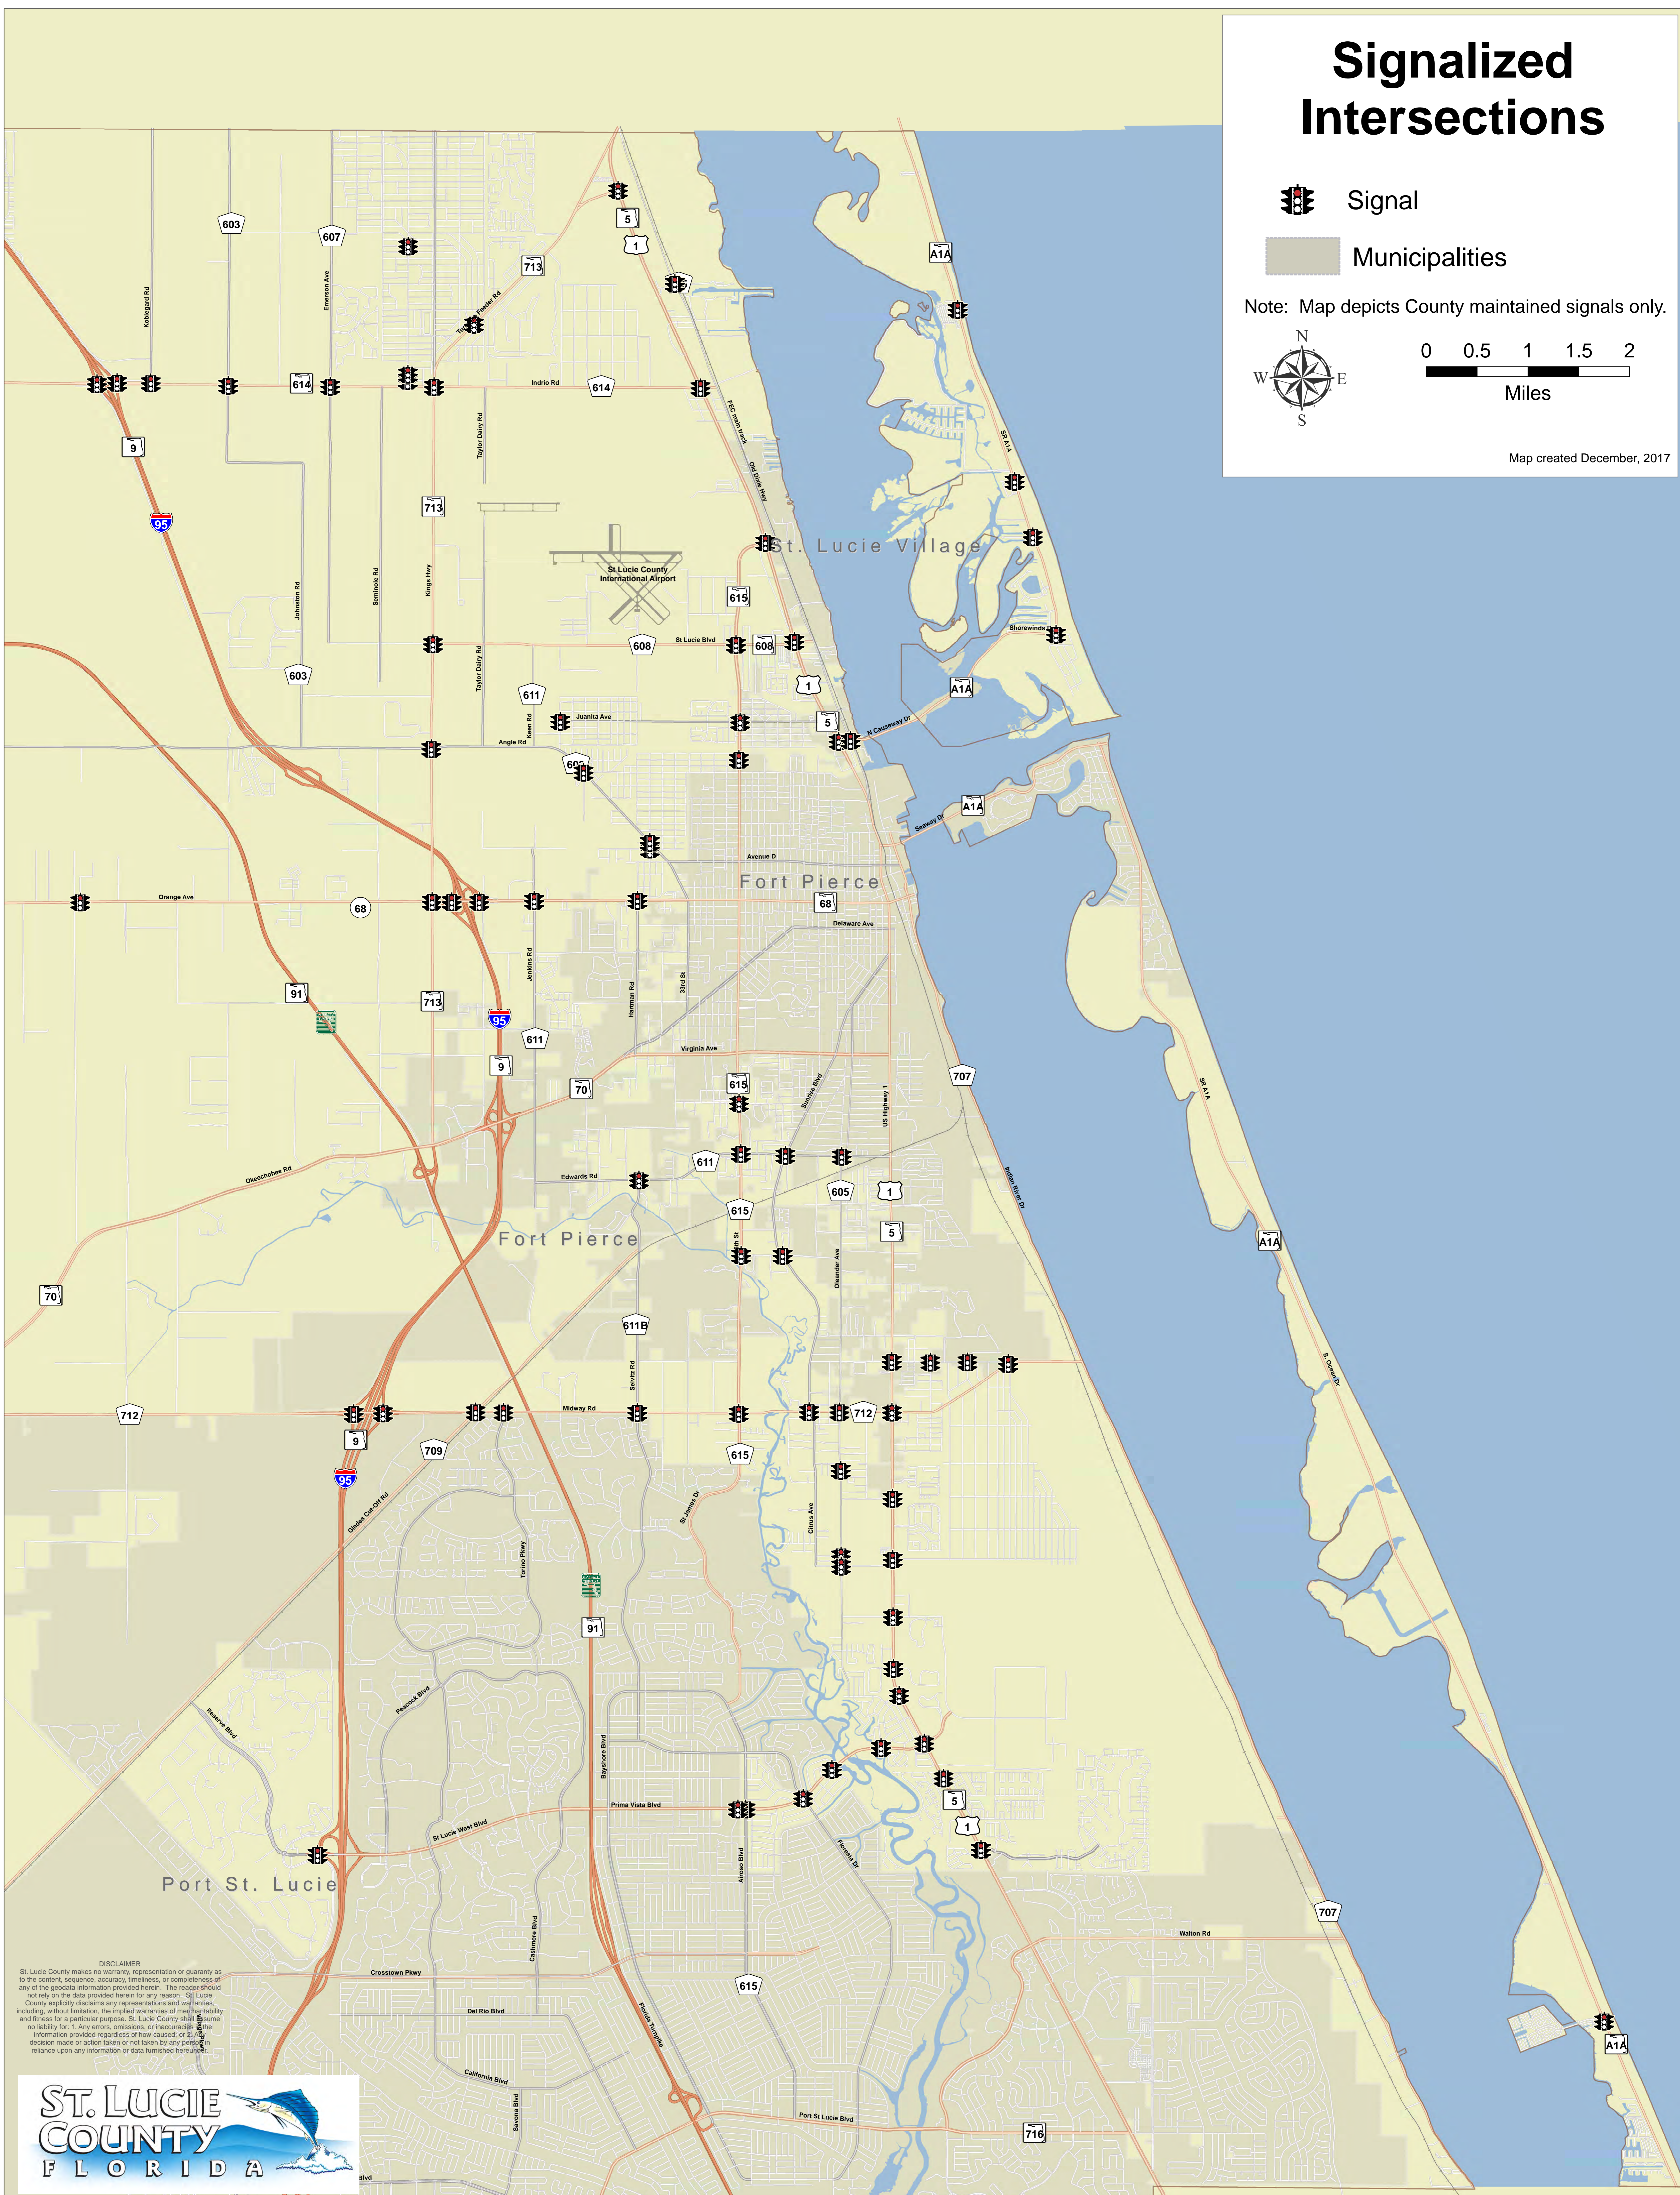

Signalized Intersections

Signal

Municipalities

Note: Map depicts County maintained signals only.

Map created December, 2017